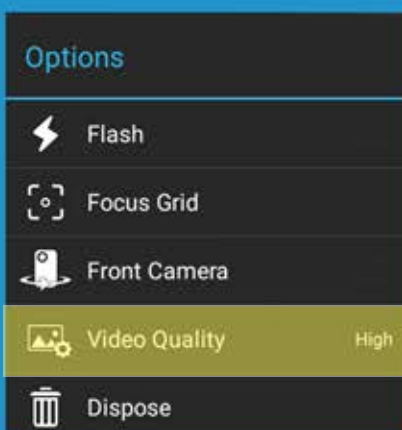

1.

2.

HOW TO

CHANGE VIDEO QUALITY

3.

You can record using three levels of quality:

1. **High**
2. **Medium**
3. **Low**