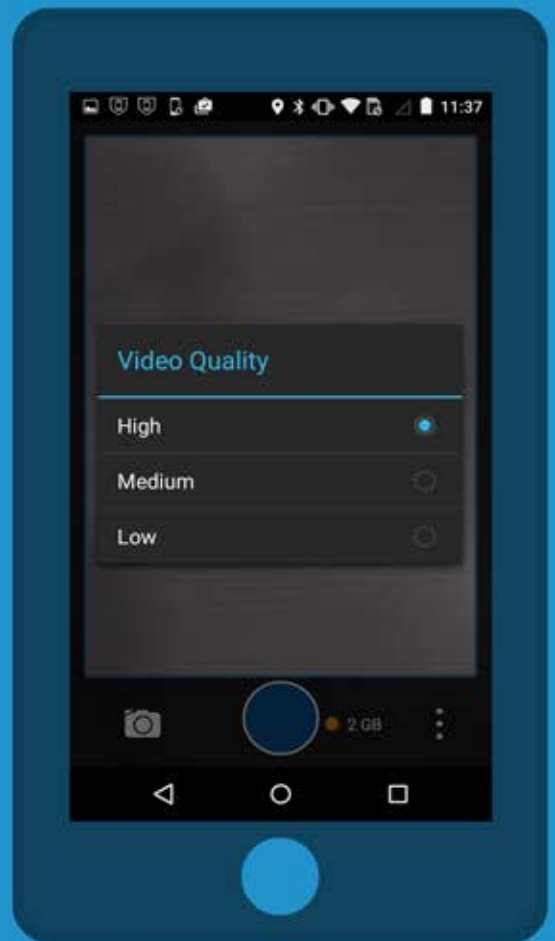

1.

2.

HOW TO

CHANGE VIDEO QUALITY

3.

You can record using three levels of quality:

1. **High**
2. **Medium**
3. **Low**