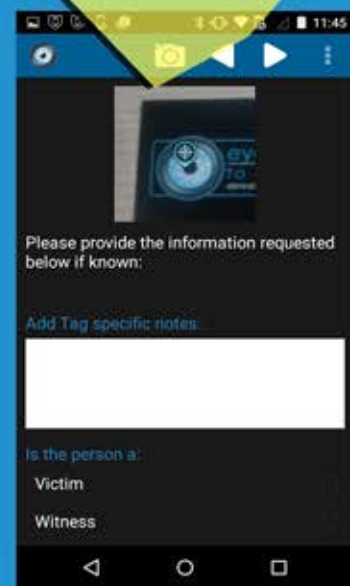

HOW TO

1.

TAG PEOPLE OR OBJECTS

2.

3.

4.

Drag the **pin** into position and drop. Then tap the pin to open the **questionnaire**.

Press back  to **save** the notes.