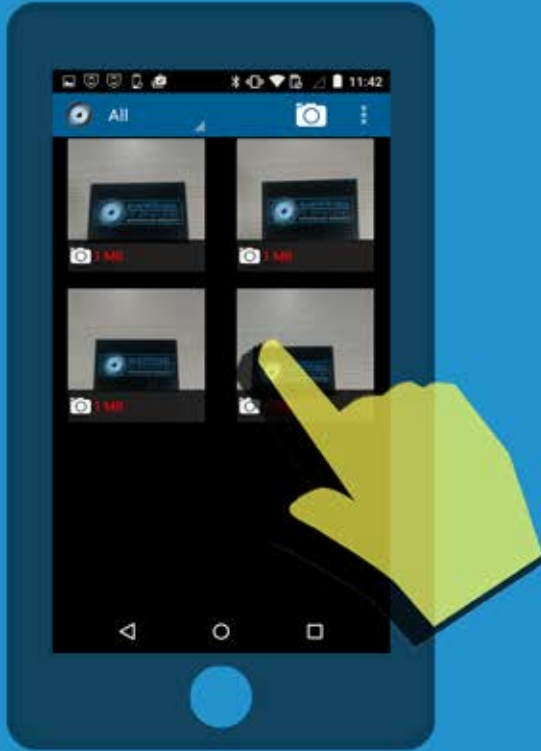

HOW TO

1.

TAG PEOPLE OR OBJECTS

2.

3.

4.

Drag the **pin** into position and drop. Then tap the pin to open the **questionnaire**.

Press back  to **save** the notes.